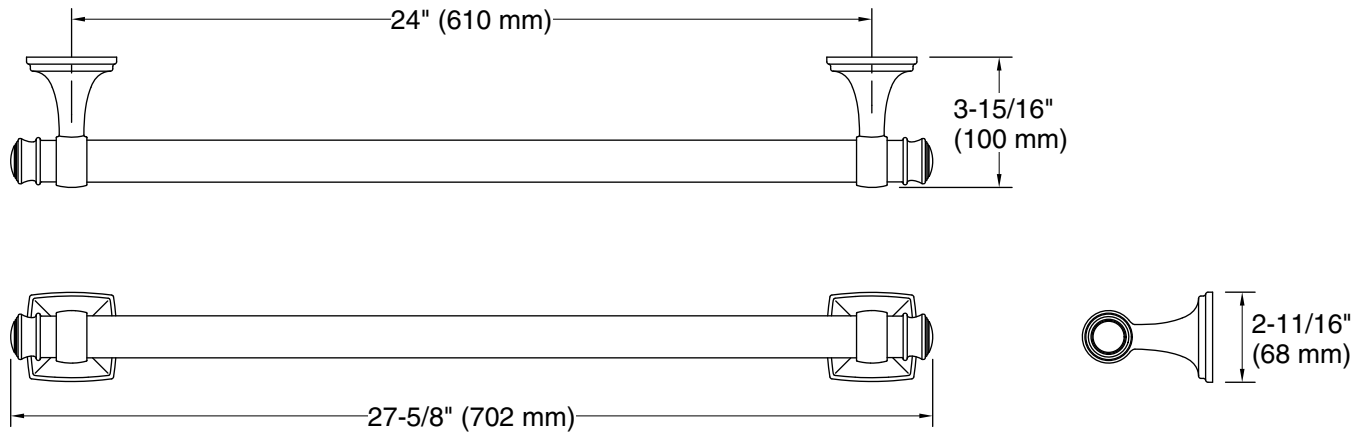

Technical Information

All product dimensions are nominal.

Installation Type: Wall-mount

Material: Zinc

Notes

Measure your actual product for roughing-in details.

WARNING: Risk of personal injury. The wall plates on the grab bar must be mounted to a brace between the wall studs. This will ensure that the weight of the user is adequately supported.